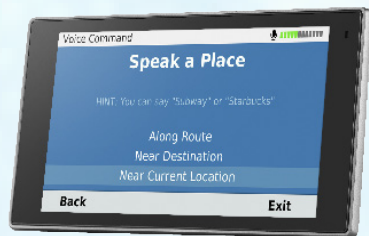

ON THE ROAD

Drive 50 LM + BabyCam

Features:

- > Detailed maps of Australia and New Zealand with free lifetime updates
- > Guides like a friend, using recognisable landmarks, buildings and traffic lights
- > Preloaded data from Foursquare® adds millions of new and popular stores, restaurants and more
- > Adjustable viewing angle can monitor multiple children in the rear seats of the vehicle
- > Night vision camera provides a clear image in bright and low-light without disrupting your child

RRP AU **\$479**

DriveAssist 50LMT

Features:

- > Detailed maps of Australia and New Zealand with free lifetime map updates and lifetime traffic
- > Warnings include speed limits, cameras, forward collision, 'go' alert and lane departure
- > Camera integration advances driver awareness
- > Bluetooth® handsfree calling and voice-activated navigation
- > Built in dash cam continuously records and saves video on impact

RRP AU **\$449**

DriveLuxe 50LMT

Features:

- > Detailed maps of Australia and New Zealand with free lifetime map and traffic updates
- > Powered magnetic mount
- > Customisable smart notifications including navigation and real-time traffic services
- > Bluetooth® handsfree calling and voice-activated navigation