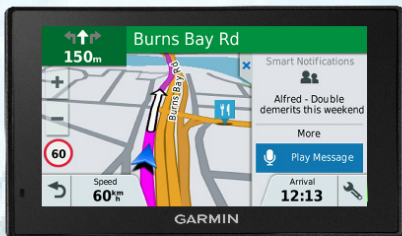

ON THE ROAD

Drive 50 LM + BabyCam

Features:

- > Detailed maps of Australia and New Zealand with free lifetime updates
- > Guides like a friend, using recognisable landmarks, buildings and traffic lights
- > Preloaded data from Foursquare® adds millions of new and popular stores, restaurants and more
- > Adjustable viewing angle can monitor multiple children in the rear seats of the vehicle
- > Night vision camera provides a clear image in bright and low-light without disrupting your child

RRP AU **\$479**

DriveAssist 50LMT

Features:

- > Detailed maps of Australia and New Zealand with free lifetime map updates and lifetime traffic
- > Warnings include speed limits, cameras, forward collision, 'go' alert and lane departure
- > Camera integration advances driver awareness
- > Bluetooth® handsfree calling and voice-activated navigation
- > Built in dash cam continuously records and saves video on impact

RRP AU **\$449**

DriveLuxe 50LMT

Features:

- > Detailed maps of Australia and New Zealand with free lifetime map and traffic updates
- > Powered magnetic mount
- > Customisable smart notifications including navigation and real-time traffic services
- > Bluetooth® handsfree calling and voice-activated navigation