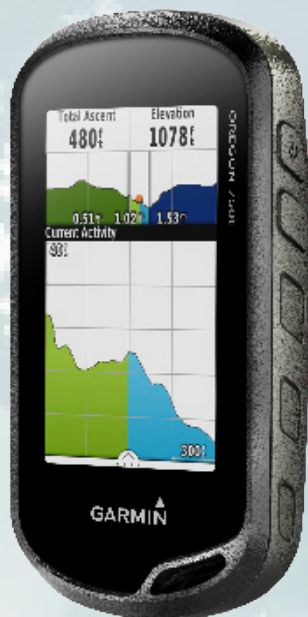

RRP AU **\$499**

OUTDOOR ADVENTURES

VIRB Ultra 30

Features:

- > Action camera with dive case included
- > Touchscreen works even in the dive case
- > Power to shoot stunning Ultra HD footage at 4K/30fps
- > Conveniently small and lightweight
- > Rugged and ready for adventure
- > Voice control

RRP AU **\$699**

fenix 3 HR

Features:

- > Garmin Elevate wrist-based heart rate measures 24/7
- > Measures full range of multisport activities, from advanced fitness training, to cross-country and alpine skiing, snow boarding, hiking, climbing and trail running
- > Measures physiological metrics of stride length, ground contact time balance, vertical ratio, lactate threshold, stress score and performance condition
- > Stylish enough to go from trail to office

Colours: Sapphire HR, Sapphire HR performance bundle

Bands: Metal, titanium, brown leather, black leather, yellow, blue, red, black, green, blue silicone, black silicone, green silicone, white silicone

RRP AU from **\$949**

Oregon 750T

Features:

- > Worldwide basemap
- > Pre-loaded Australian and New Zealand TOPO Lite
- > Smart notifications and automatic software updates
- > Built-in Altimeter, Barometer and Compass
- > Wi-Fi connection to Garmin Connect™